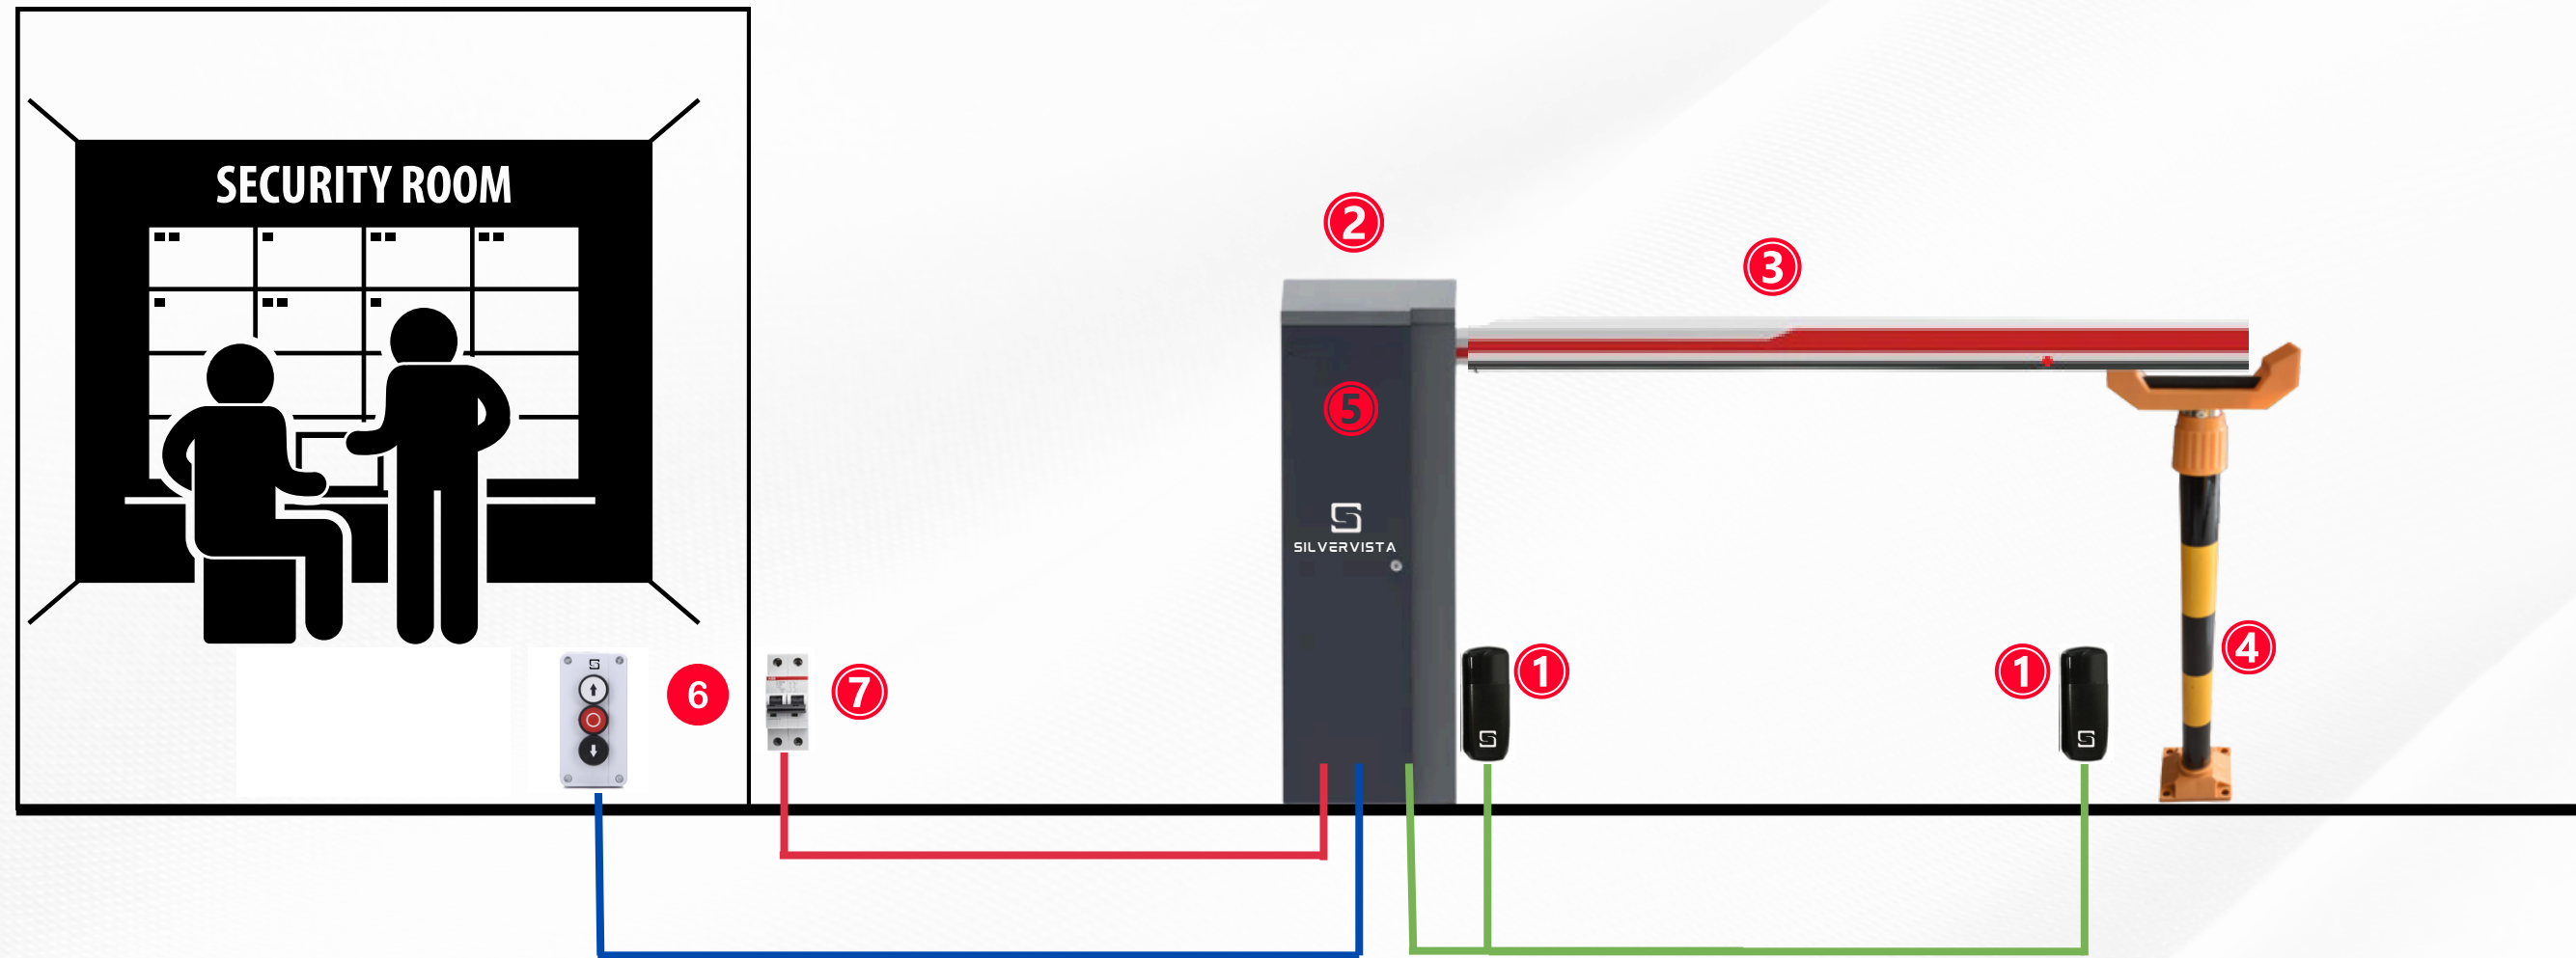

— 3 core 1.5 sq. mm for Power supply
— 0.5 sq.mm 4core Wire for Push Button
— 0.5 sq.mm 4core Wire for Safety Sensor

- | | |
|--------------------|-------------------|
| ① IR Safety Sensor | ⑥ Push Button |
| ② Boom Barrier | ⑦ Circuit Breaker |
| ③ Boom Stick | |
| ④ Boom Stand | |
| ⑤ Barrier case | |

BOOM BARRIER WITH UHF

WIRING DRAWING

- 3 core 1.5 sq. mm for Power supply
- 0.5 sq.mm 4core Wire for Push Button
- CAT 6 cable for Control Box
- CAT 6 cable for RFID reader to control box
- 0.5 sq.mm 4core Wire for Safety Sensor