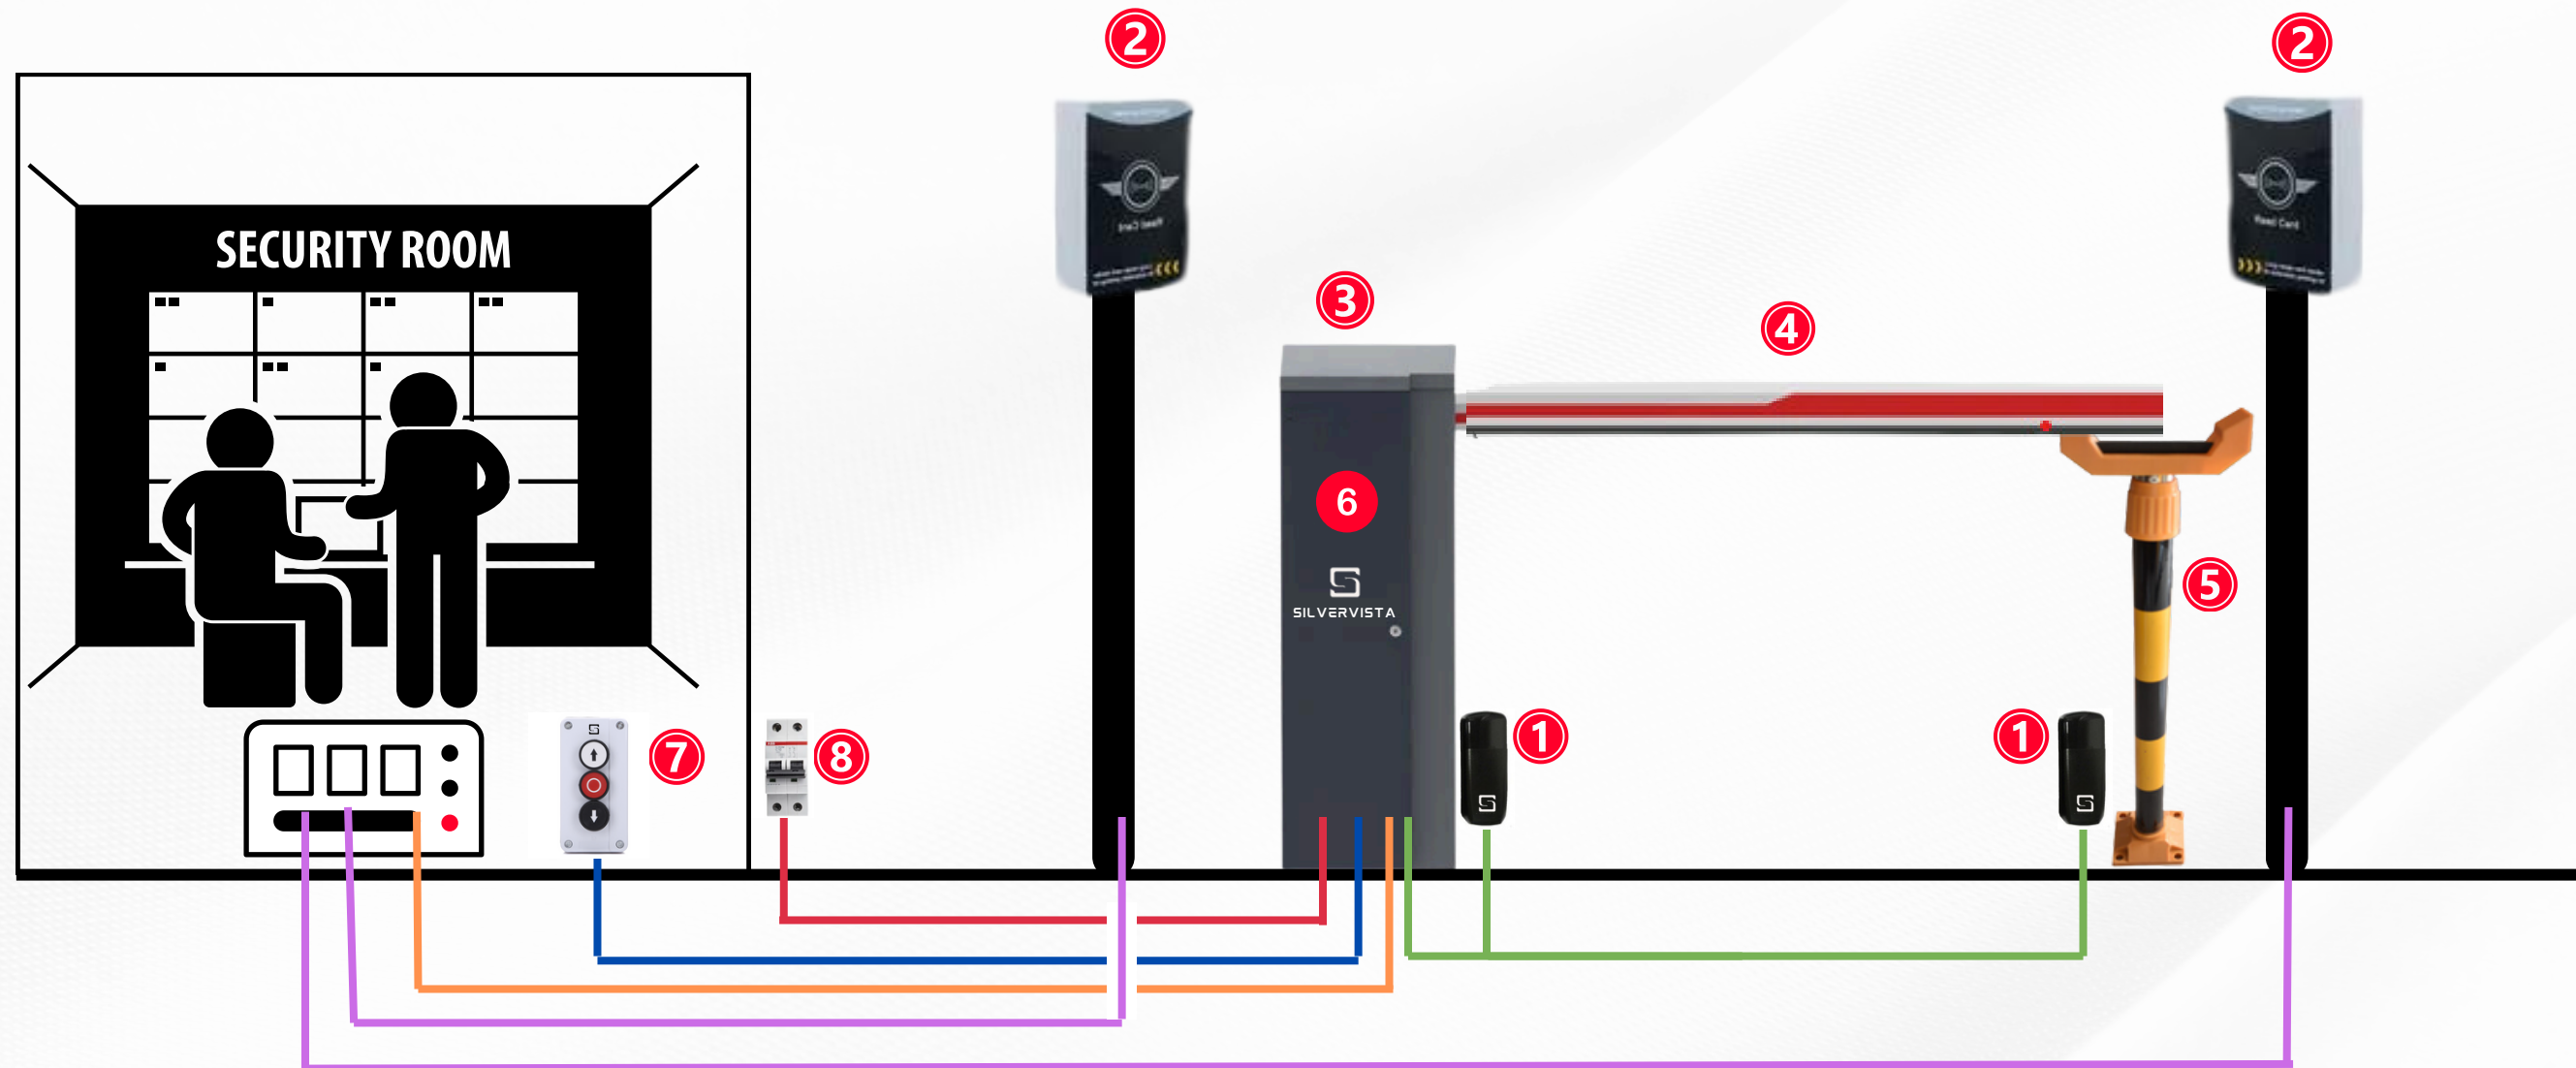

— 3 core 1.5 sq. mm for Power supply
— 0.5 sq.mm 4core Wire for Push Button
— 0.5 sq.mm 4core Wire for Safety Sensor

- | | |
|--------------------|-------------------|
| ① IR Safety Sensor | ⑥ Push Button |
| ② Boom Barrier | ⑦ Circuit Breaker |
| ③ Boom Stick | |
| ④ Boom Stand | |
| ⑤ Barrier case | |

BOOM BARRIER WITH UHF

WIRING DRAWING

- 3 core 1.5 sq. mm for Power supply
- 0.5 sq.mm 4core Wire for Push Button
- CAT 6 cable for Control Box
- CAT 6 cable for RFID reader to control box
- 0.5 sq.mm 4core Wire for Safety Sensor

- ① IR Safety Sensor
- ② UHF Reader
- ③ Boom Barrier
- ④ Boom Stick
- ⑤ Boom Stand
- ⑥ Barrier case
- ⑦ Push Button
- ⑧ Circuit Breaker

Contact Us :

www.silvervista.in

+91 8115 8115 43

sales@silvervista.in