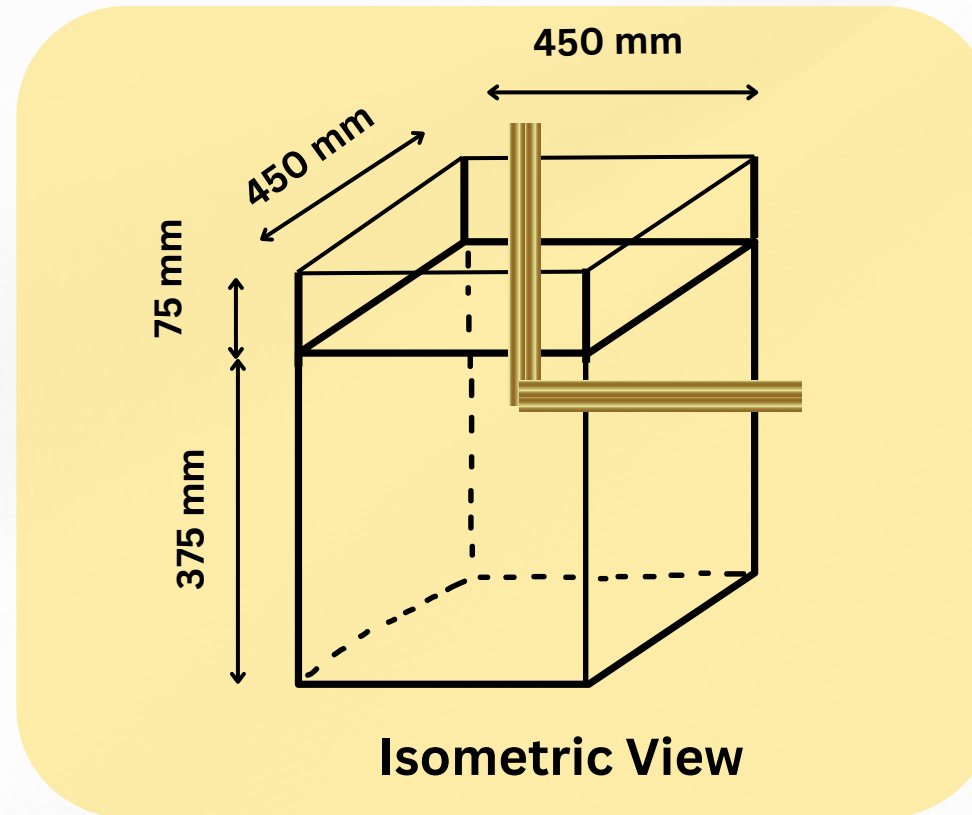

BOOM BARRIER

BASE CIVIL WORK