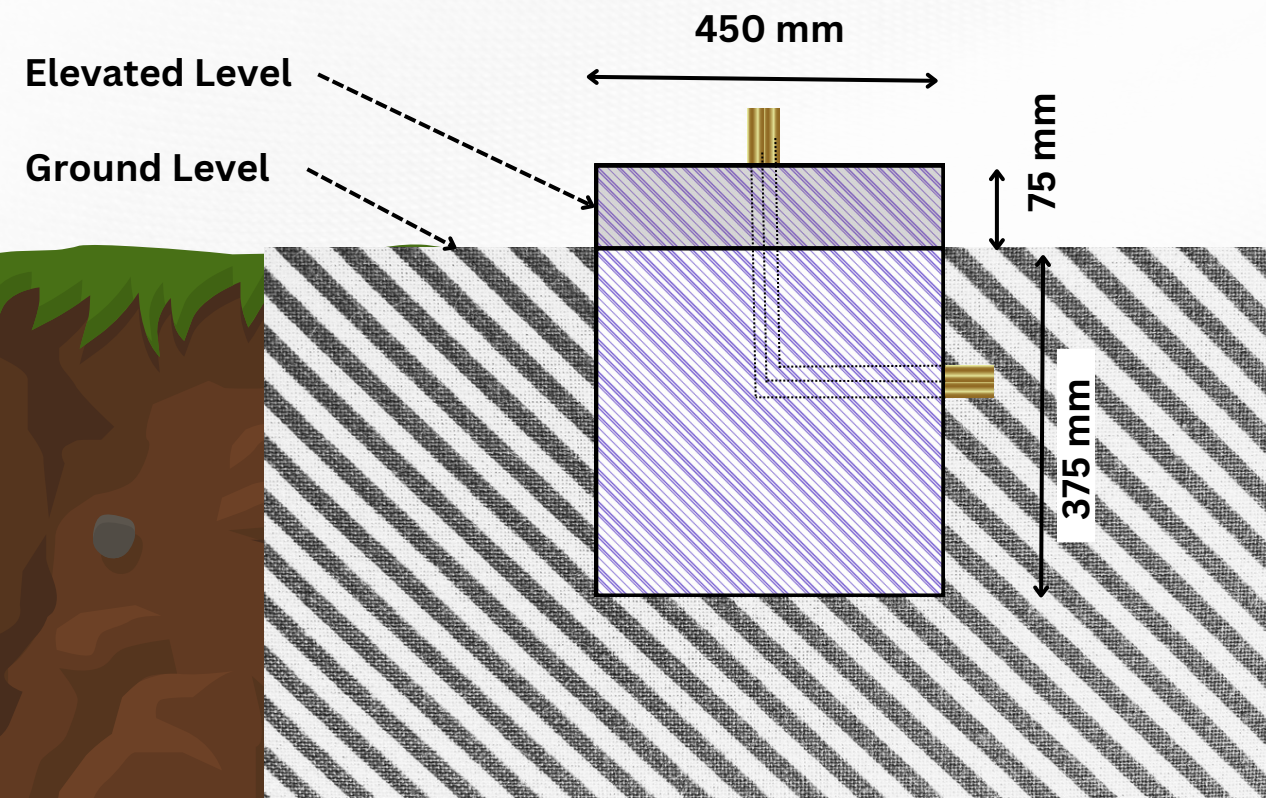

BOOM BARRIER

BASE CIVIL WORK