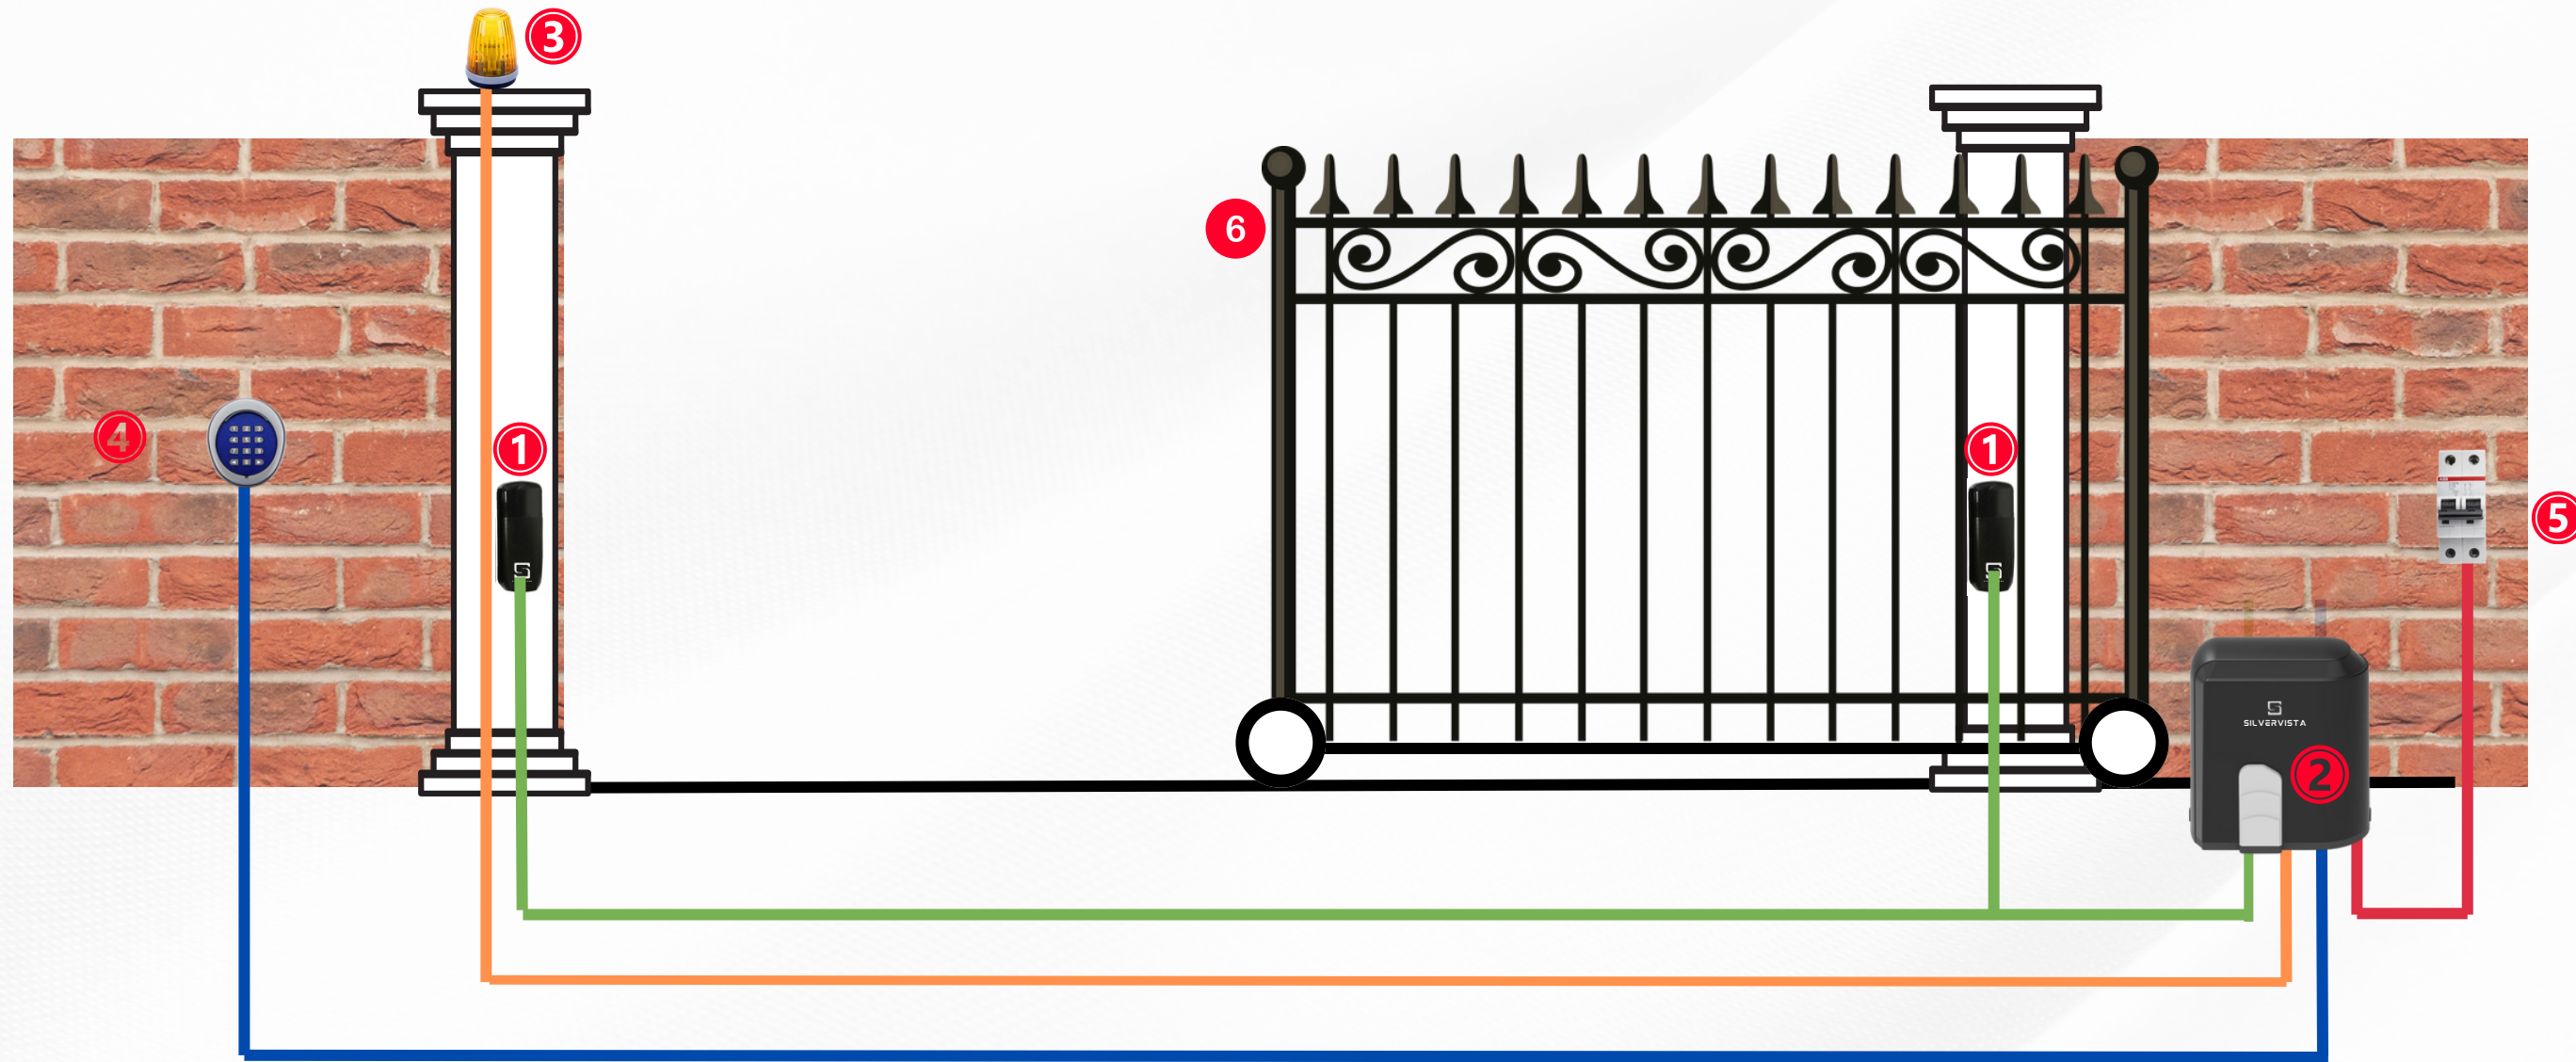

SILVERVISTA

SLIDING GATE OPENER

Visit Our Website:

www.silvervista.in

SLIDING GATE OPENER

WIRING DRAWING

- 3 core 1.5 sq. mm for Power supply
- 4 core 0.5 sq.mm for Warning light
- 4 core 0.5 sq.mm for Keypad
- 4 core 0.5 sq.mm Safety sensor

- ① IR Safety Sensor
- ② Sliding gate opener
- ③ Warning Light
- ④ Keypad
- ⑤ Circuit breaker
- ⑥ Sliding Gate

Contact Us :

www.silvervista.in

+91 8115 8115 43

sales@silvervista.in